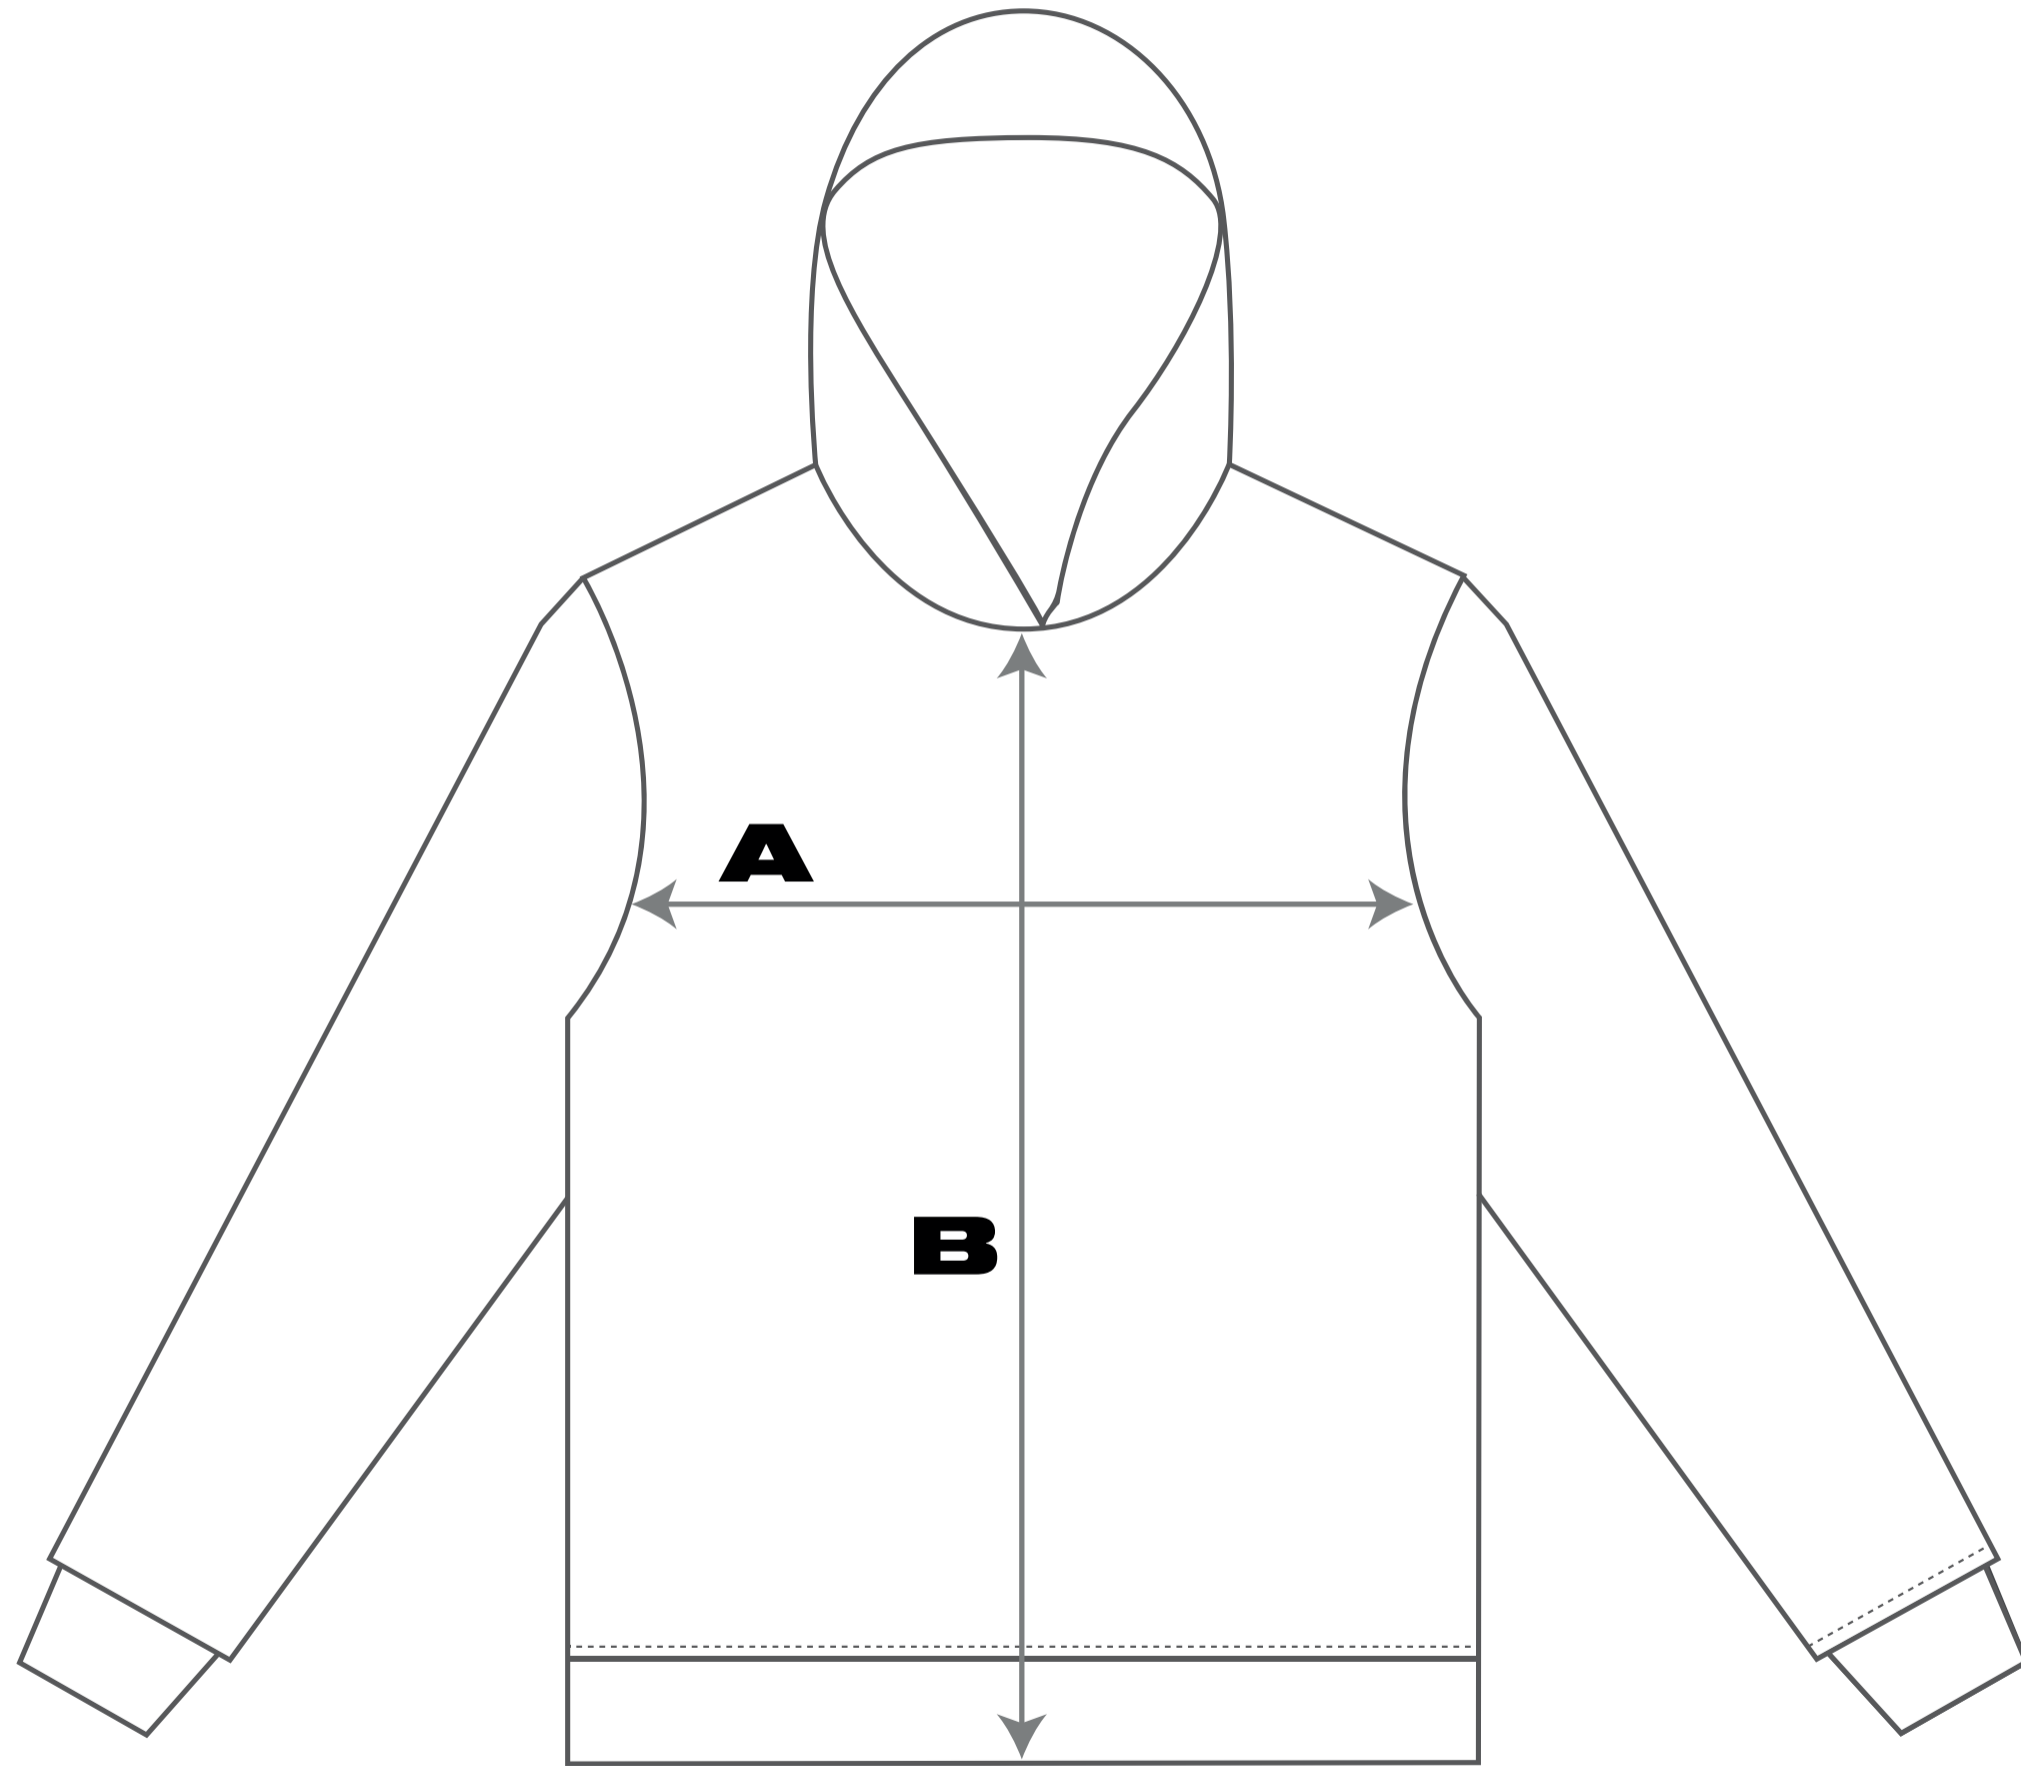

SIZE HELP AND PRODUCT MEASUREMENTS

TIE DYE HOODIE

	A	B
XS	70cm	73cm
S	72cm	75cm
M	74cm	77cm
L	76cm	79cm
XL	78cm	81cm