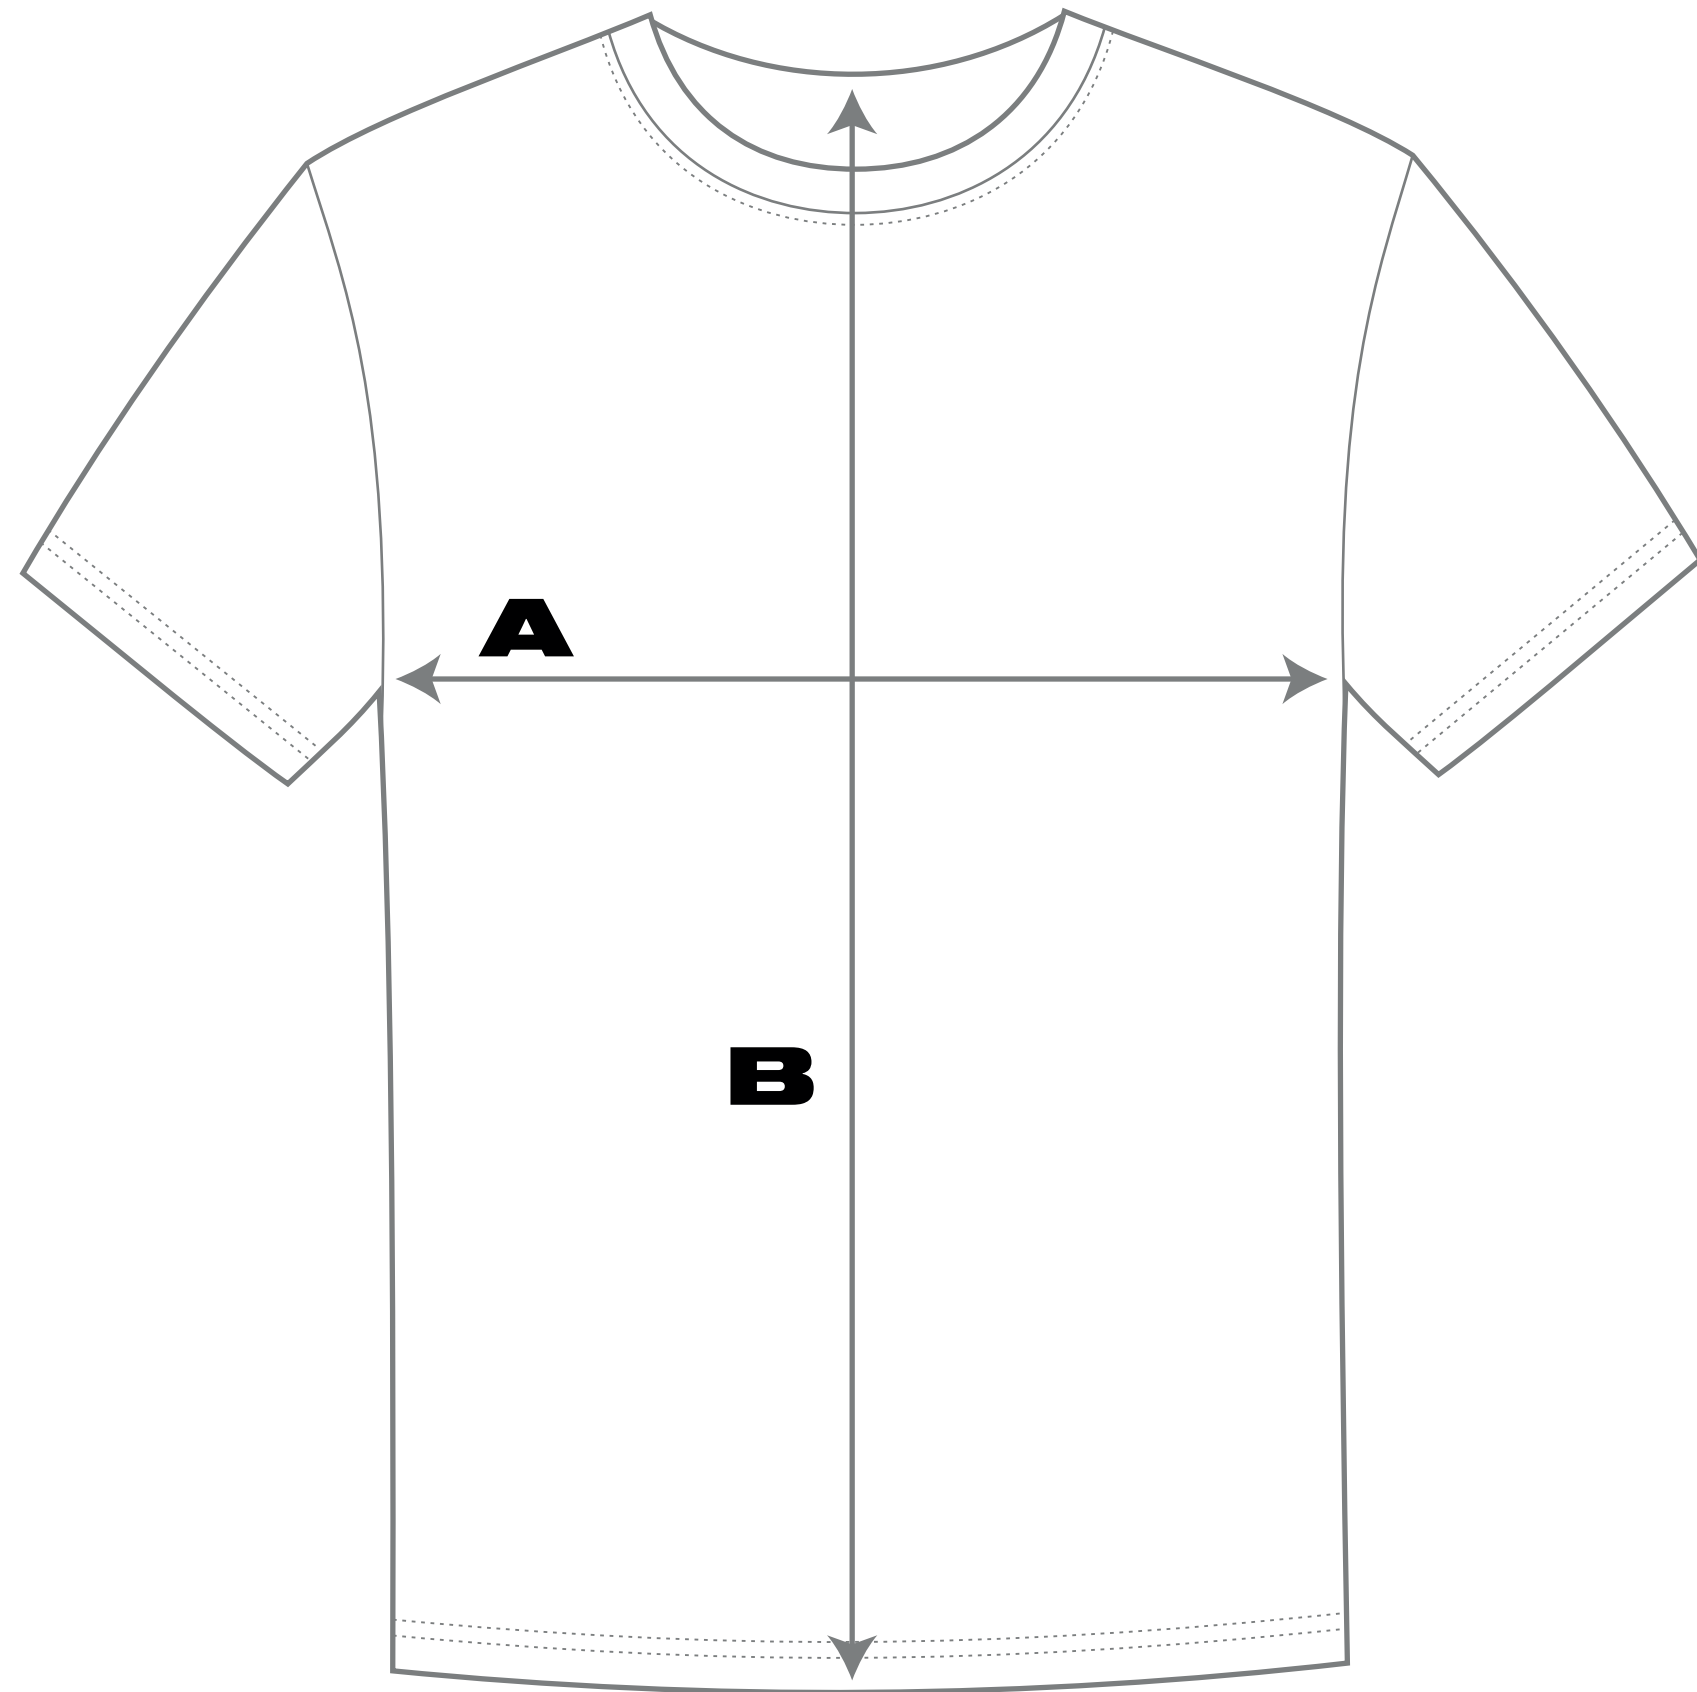

SIZE HELP AND PRODUCT MEASUREMENTS

BLACK T-SHIRT

	A	B
XS	48cm	68cm
S	50cm	70cm
M	52cm	72cm
L	54cm	74cm
XL	56cm	76cm